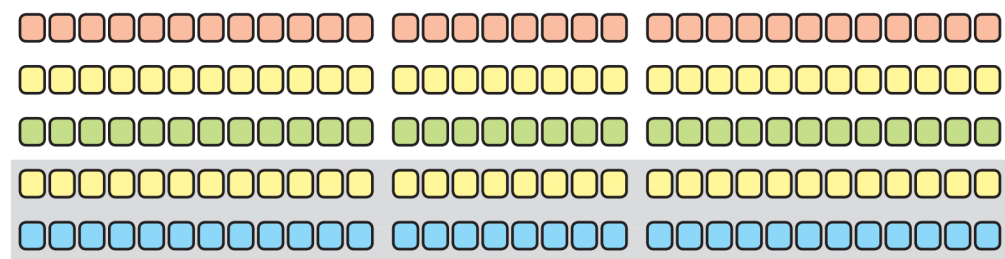

SECTOR **G/P**
Mayoral Box

SECTOR **H**

upper balcony

SECTOR **C**

SECTOR **A**

ENTRANCE

podium

SECTOR **B**

SECTOR **D**

SECTOR **F**

side balcony

PRICE PER TICKET

Mayoral Box: 13,900 CZK
(including afterparty)

- Category I (Category I - including afterparty)
- Category II
- Category III
- Category IV
- Category V
- Category VI
- Category VII (Category VII - limited view of the end of the catwalk)

TICKET RESERVATION

Category:	Number of seats:
P	6

I	66
II	140
III	102
IV	96
V	69
VI	21
VII	144

Admission to afterparty (Not a ticket to the gala, tickets in Category I have the afterparty included in the price) 42

Box	Category	Available packages:
Box 1 (6 seats - entire block)	VIII	6
Box 2 (5 seats - entire block)	IX	2