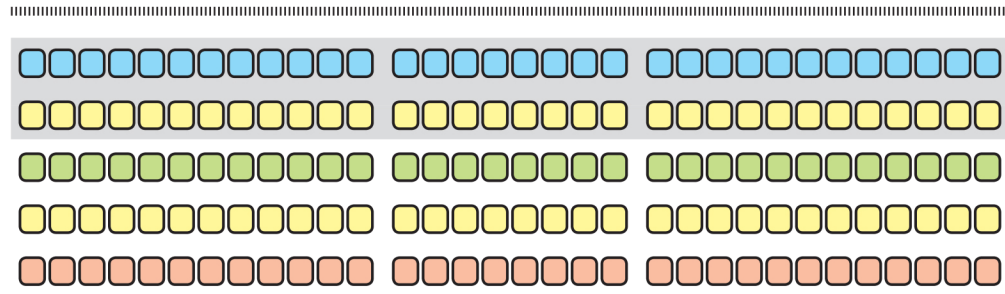

SECTOR **G/P**
Mayoral Box

SECTOR **H**

upper balcony

SECTOR **C**

SECTOR **A**

ENTRANCE

podium

SECTOR **B**

SECTOR **D**

SECTOR **F**

side balcony

PRICE PER TICKET

Mayoral Box: 13,900 CZK
(including afterparty)

- Category I (Category I - including afterparty)
- Category II
- Category III
- Category IV
- Category V
- Category VI
- Category VII (Category VII - limited view of the end of the catwalk)

TICKET RESERVATION

Category:	Number of seats:
P	6

I	66
II	140
III	102
IV	96
V	69
VI	21
VII	144

Admission to afterparty (Not a ticket to the gala, tickets in Category I have the afterparty included in the price) 42

Box	Category	Available packages:
Box 1 (6 seats - entire block)	VIII	6
Box 2 (5 seats - entire block)	IX	2